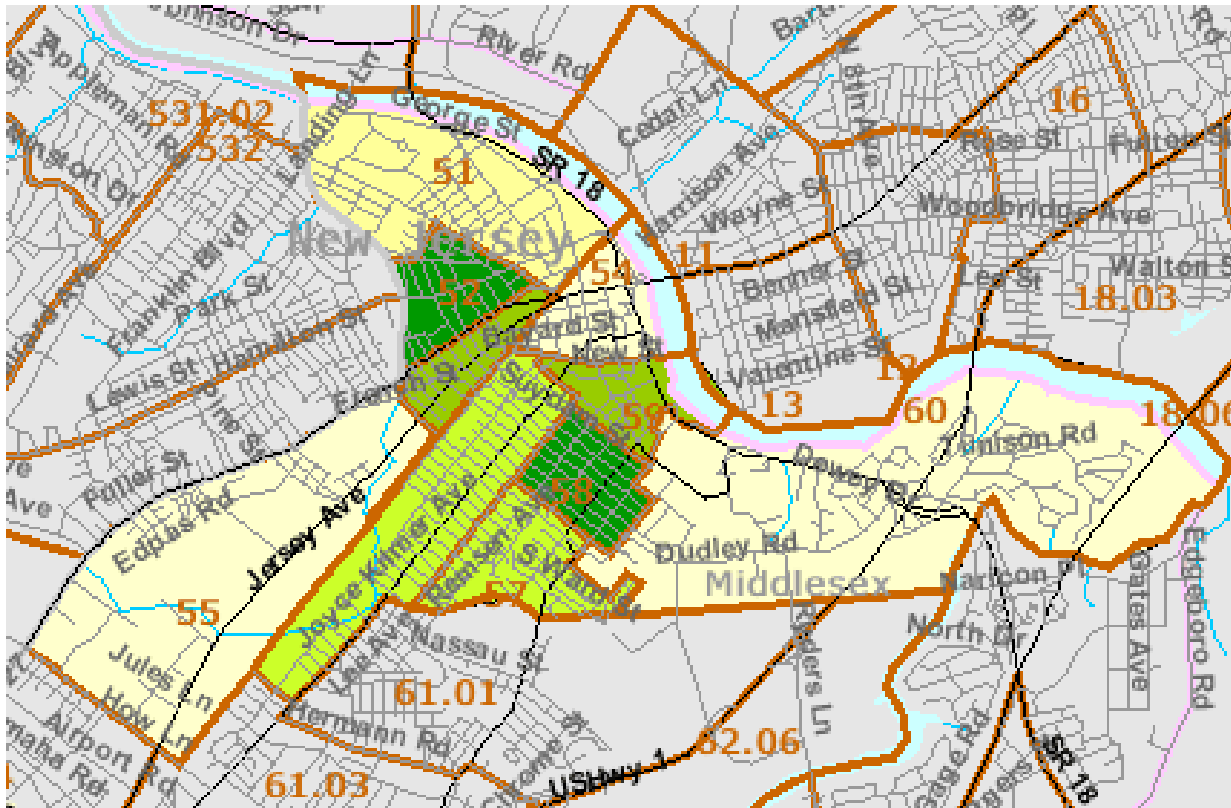

New Brunswick Census Tract Map

Legend

Data Classes

Persons/Sq Mile

Boundaries

Features